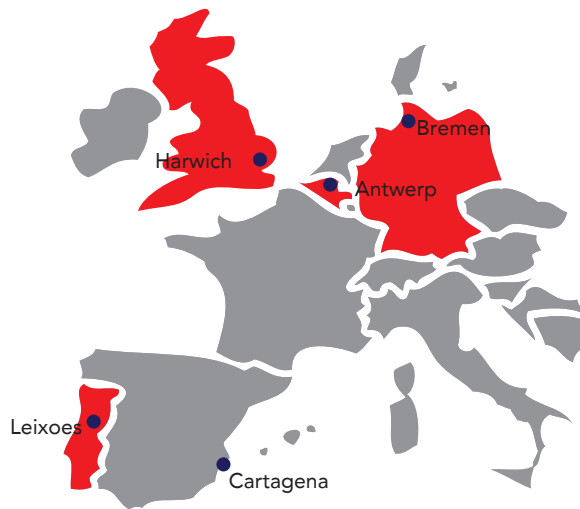

### Algerian Ports of:

- Oran
- Mostaganem
- Arzew
- Algiers
- Bejaia
- Skikda
- Annaba

### Tunisian Ports of:

- Tunis

### Libyan Ports of:

- Tripoli

### Other Ports by inducement

Intermed FCL service Cartagena to Algiers

For all your shipping requirements contact Cory Brothers Shipping Agency Ltd. as agents for Sloman Neptun Shipping & Transport. GmbH Gillian Lampard T: +44 (0)1394 601112 E: slomanneptun@cory.co.uk W: www.cory.co.uk