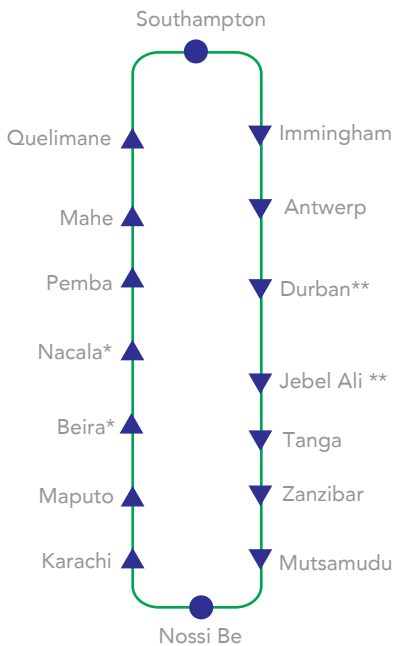

FCL, OUT OF GAUGE, RO/RO AND BREAK BULK

Regular sailings from UK and European origins serving East Africa and the Indian Ocean Islands by transhipment.

Destinations:

- Tanga
- Zanzibar
- Mutsamudu
- Nossi Be
- Karachi
- Maputo
- Beira
- Nacala
- Pemba
- Mahe
- Quelimane

Subject to local connections, conditions & inducement requirements.

* Call subject to inducement
**Transhipment Only